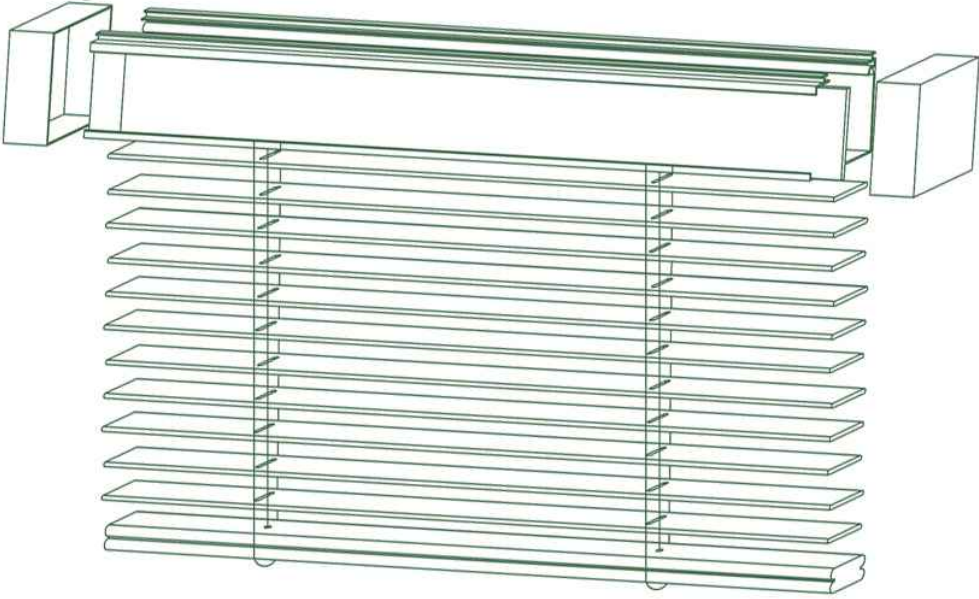

RolaShades

Venetian Wooden Blind - Motorized System

OPTIONAL CONTROLS