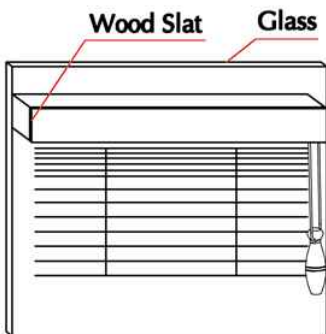

RolaShades

Venetian Wooden Blind - Single Cord System

* SIZES

RK 50-WL is 50mm Slat