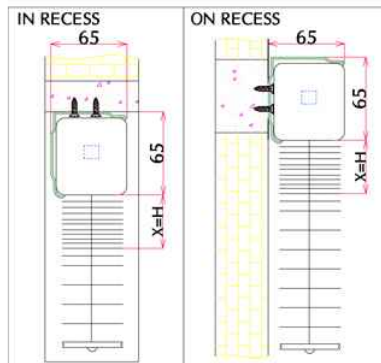

RolaShades

Venetian Wooden Blind - Single Cord System

* SIZES

RK 50-WL is 50mm Slat