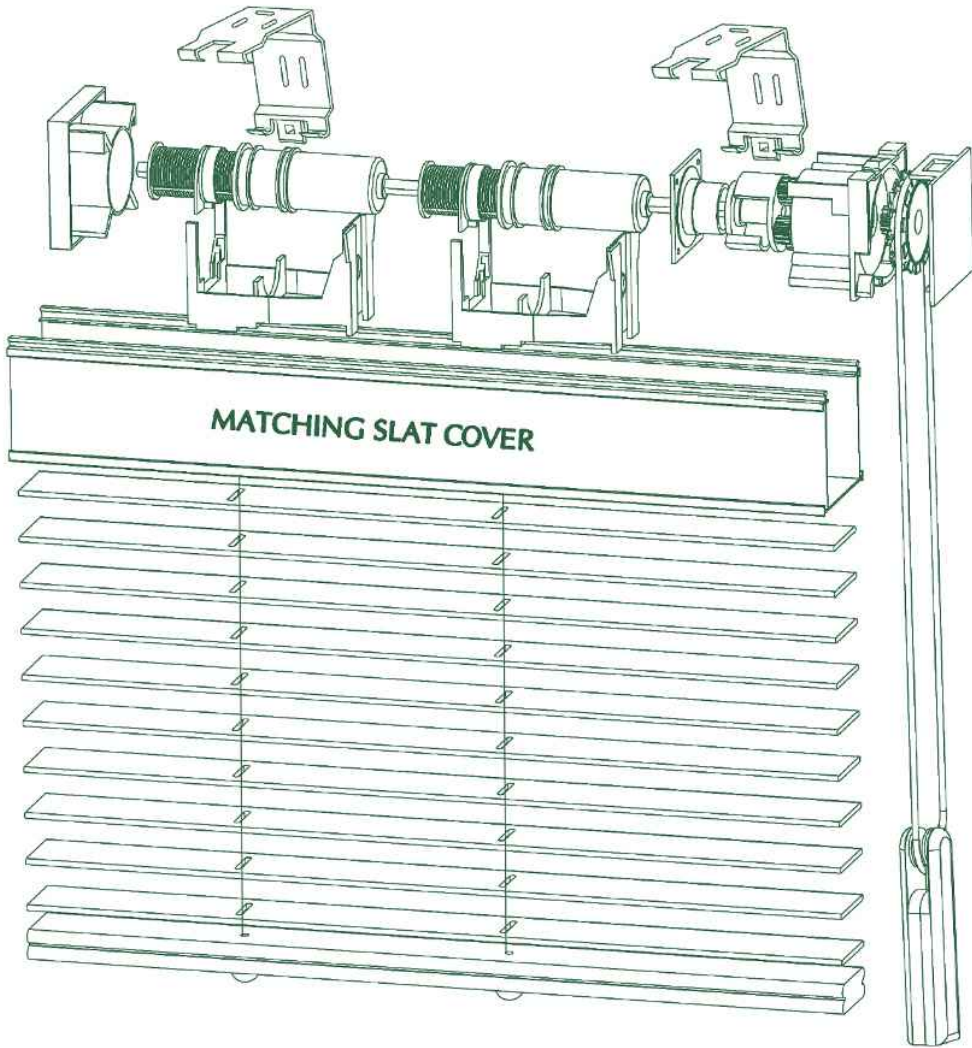

Maximum Height and Width

- Measure up to 5 meter at door height.
- Flexible mounting bracket for tough installations.

Wood Slats

- Many color available for your aesthetic choices.
- Options for natural wood and water resistant PS wood.

DRY CONTACT

SOLAR
POWERED

For Different Material and Colors of Wood Slat, please Contact
Email: info@rolashades.com - Website: www.rolashades.com

RolaShades

Venetian Wooden Blind - Single Cord System

* SIZES