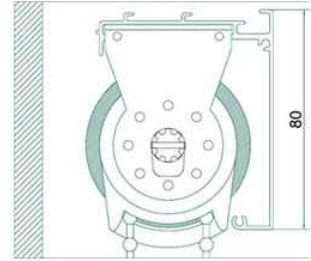

RolaShades

Priva Roll - System

System Features:

1. Stainless Steel Chain
2. Child Safe Chain Keeper
3. Slimline Bottom Hembar BP 1222
4. Teflon Coated Translucent Privacy Shades

Installations Pelmet Space Requirements					
Model	Max height	Max width	2M	3M	3.5M
S4273PC	Maximum Shade Size 5SQM		∅85mm	∅88mm	∅92mm
	3500 mm	2200 mm			
S4373PC	Maximum Shade Size 8SQM		∅91mm	∅93mm	∅95mm
	3200 mm	2800 mm			

For Special Customized Roller & SkyShade Fabric, Please Contact
Email: info@rolashades.com - Website: www.rolashades.com