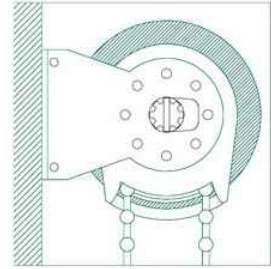

DRY CONTACT

SOLAR
POWERED

Smart Home

All system drawings are to be changed due to continuous Research & Development

RolaShades

Priva Roll - System

System Features:

1. Stainless Steel Chain
2. Child Safe Chain Keeper
3. Slimline Bottom Hembar BP 1222
4. Teflon Coated Translucent Privacy Shades

Installations Pelmet Space Requirements					
Model	Max height	Max width	2M	3M	3.5M
S4273PC	Maximum Shade Size 5SQM		∅85mm	∅88mm	∅92mm
	3500 mm	2200 mm			
S4373PC	Maximum Shade Size 8SQM		∅91mm	∅93mm	∅95mm
	3200 mm	2800 mm			