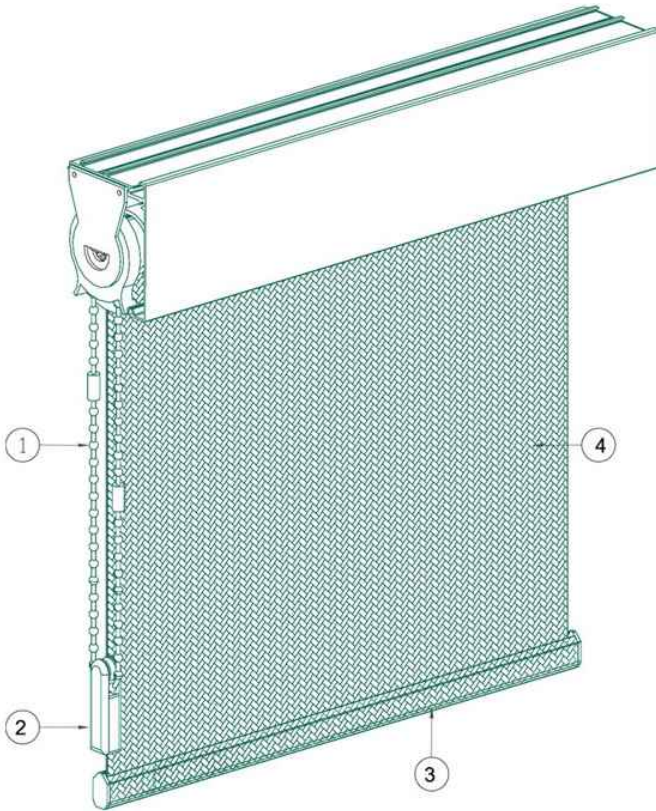

Priva Roll
for your bathrooms

RolaShades

RolaShades

Priva Roll - Features & Benefits

Strength Characteristic

Benefits

- Spring Assist Mechanism
- Special wrapped bottom bar
- Special water-proof fabric
- Easy up and down movement
- Extend clutch and system usage life
- Provide the best aesthetic appearance
- Prevent water damage and leakage
- A wide range of color choices
- Dim-out or black out features

DRY CONTACT

SOLAR
POWERED

Smart Home

All system drawings are to be changed due to continuous Research & Development

RolaShades

Priva Roll - System

System Features:

1. Stainless Steel Chain
2. Child Safe Chain Keeper
3. Slimline Bottom Hembar BP 1222
4. Teflon Coated Translucent Privacy Shades

Installations Pelmet Space Requirements					
Model	Max height	Max width	2M	3M	3.5M
S4273PC	Maximum Shade Size 5SQM		∅85mm	∅88mm	∅92mm
	3500 mm	2200 mm			
S4373PC	Maximum Shade Size 8SQM		∅91mm	∅93mm	∅95mm
	3200 mm	2800 mm			