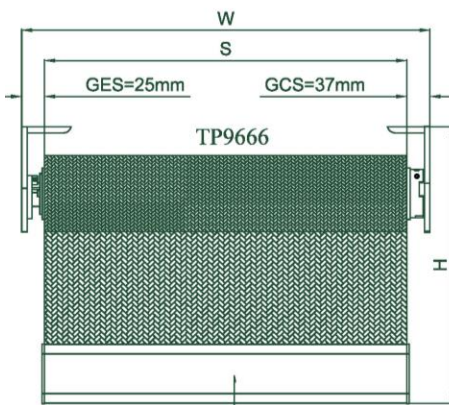

GCS: Gap Clutch Side
 GES: Gap End Side
 W : Window Width
 S : Screen Width
 H : Shades Height

TP6537
 For width
 up to 3m

TP9045
 For width
 up to 3,5m

TP9666
 For width
 up to 3,5m

TP11065
 For width
 up to 4.5m

Installations Space = S (20mm) +D					
Tube	Max height	Max width	ROLL UP DIAMETER = D		
			2M	3M	3.5M
TP 27	3500 mm	2200 mm	52mm	58mm	65mm
			63mm	68mm	70mm
TP 37	3200 mm	2800 mm	63mm	68mm	70mm

Motorized Roman