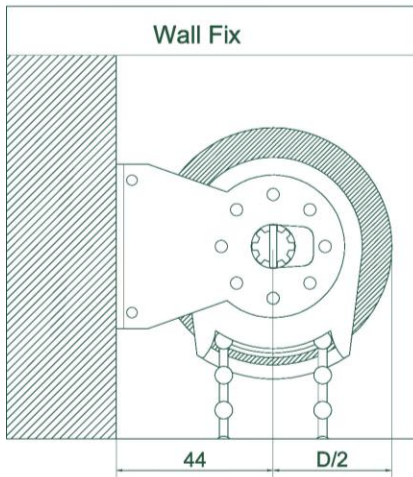

GCS: Gap Clutch Side
 GES: Gap End Side
 W : Window Width
 S : Screen Width
 H : Shades Height

TP6537
 For width
 up to 3m

TP9045
 For width
 up to 3,5m

TP9666
 For width
 up to 3,5m

TP11065
 For width
 up to 4.5m

Installations Space = S (20mm) +D					
Tube	Max height	Max width	ROLL UP DIAMETER = D		
			2M	3M	3.5M
TP 27	3500 mm	2200 mm	52mm	58mm	65mm
			63mm	68mm	70mm
TP 37	3200 mm	2800 mm	63mm	68mm	70mm

Motorized Roman