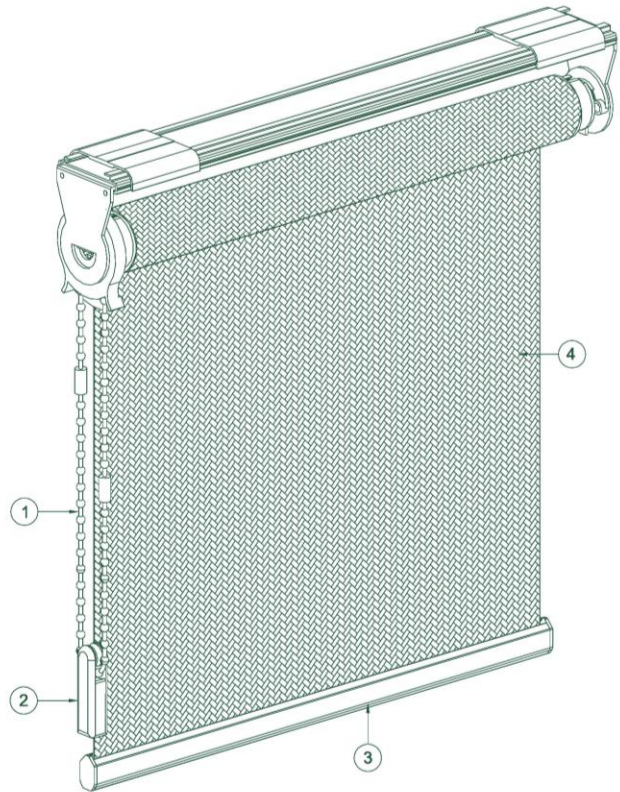

RolaShades

Hotel & Resort – Roller Blinds for Bathroom

Hardware List:

1. Stainless Steel Chain
2. Child Safe Chain Keeper
3. Slimline Bottom Hembar BP 1222
4. Teflon Coated Translucent Privacy Shades

Installations Space = S (20mm) +D					
Tube	Max height	Max width	ROLL UP DIAMETER = D		
			2M	3M	3.5M
TP 27	3500 mm	2200 mm	52mm	58mm	65mm
			63mm	68mm	70mm
TP 37	3200 mm	2800 mm	63mm	68mm	70mm