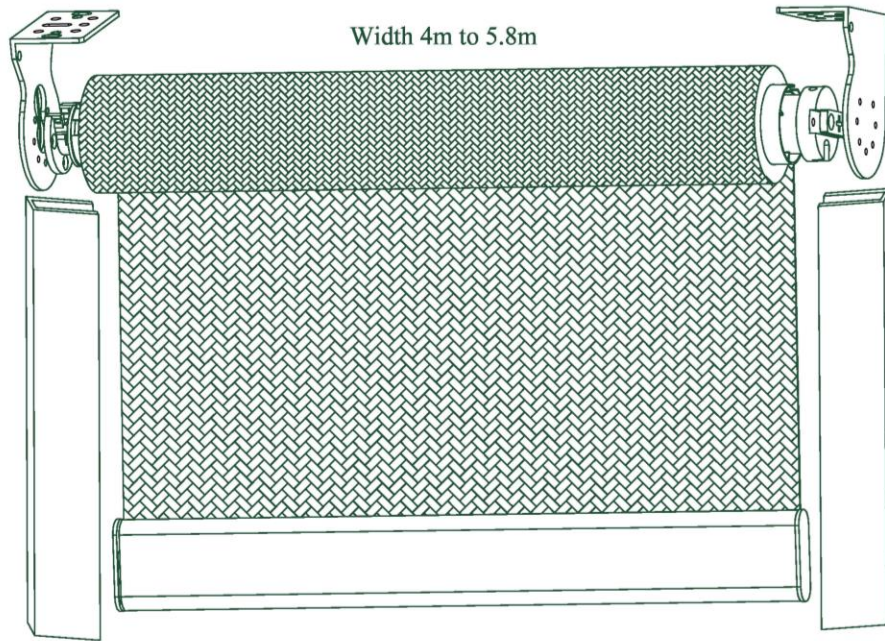

Wifi Radio Transmitter

OPTIONAL CONTROL:

REMOTE RECEIVERS

GROUP CONTROL

BMS

RolaShades

Hotel & Resort - Motorized Blackout Shade

Roller Profile Tube Details - TP

GCS: Gap Clutch Side
 GES: Gap End Side
 W : Window Width
 S : Screen Width
 H : Shades Height

TP6537
 For width
 up to 3m

TP9045
 For width
 up to 3,5m

TP9666
 For width
 up to 3,5m

TP11065
 For width
 up to 4.5m