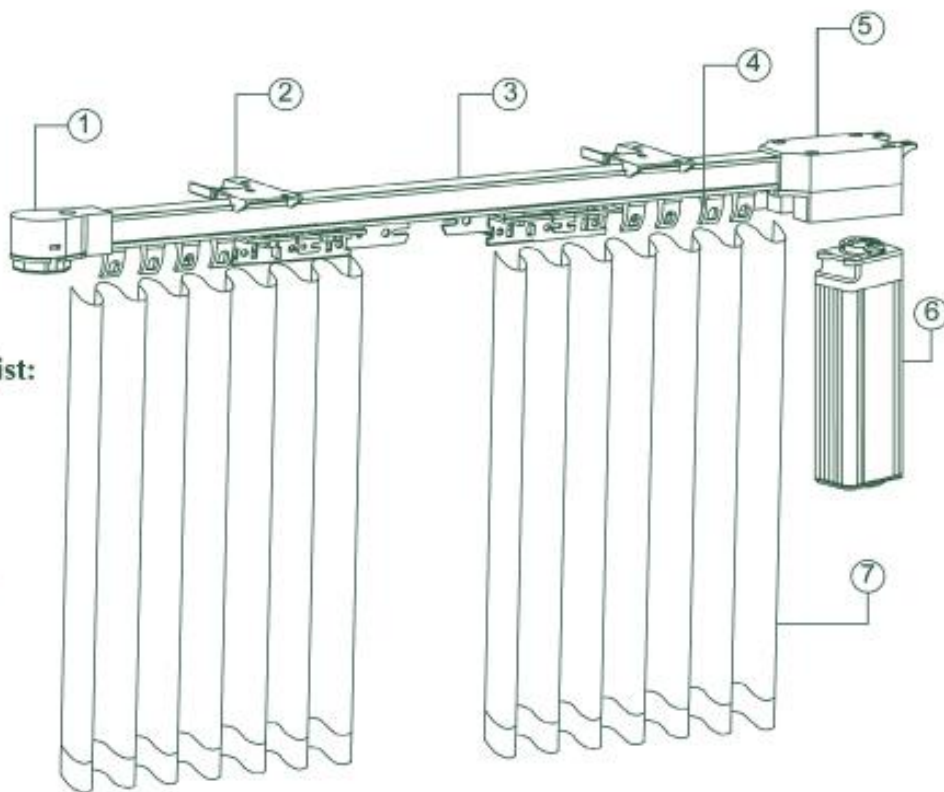

Hotel & Resort

 MERIDIEN Saigon

RolaShades

RolaShades

Hotel & Resort - Motorized Curtain System

Hardware List:

1. End Left
2. Bracket
3. Track
4. Runner
5. End Right
6. Motor
7. Fabric

Wall Switch

Wifi Radio Transmitter

OPTIONAL CONTROL:

REMOTE RECEIVERS

GROUP CONTROL

BMS

RolaShades

Hotel & Resort - Motorized Blackout Shade

Roller Profile Tube Details - TP

GCS: Gap Clutch Side
 GES: Gap End Side
 W : Window Width
 S : Screen Width
 H : Shades Height

TP6537
 For width
 up to 3m

TP9045
 For width
 up to 3,5m

TP9666
 For width
 up to 3,5m

TP11065
 For width
 up to 4.5m

Installations Space = S (20mm) +D					
Tube	Max height	Max width	ROLL UP DIAMETER = D		
			2M	3M	3.5M
TP 27	3500 mm	2200 mm	52mm	58mm	65mm
			63mm	68mm	70mm
TP 37	3200 mm	2800 mm	63mm	68mm	70mm

Motorized Roman