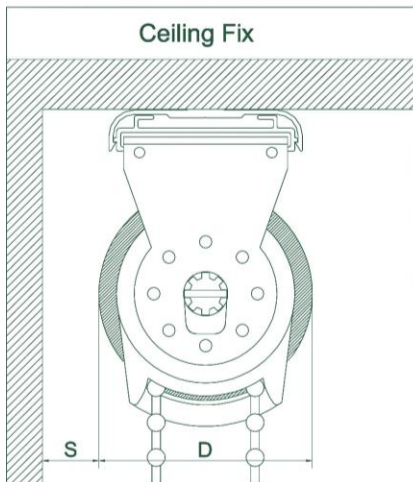

GCS: Gap Clutch Side
 GES: Gap End Side
 W : Window Width
 S : Screen Width
 H : Shades Height

TP6537
 For width
 up to 3m

TP9045
 For width
 up to 3,5m

TP9666
 For width
 up to 3,5m

TP11065
 For width
 up to 4.5m

Installations Space = S (20mm) +D					
Tube	Max height	Max width	ROLL UP DIAMETER = D		
			2M	3M	3.5M
TP 27	3500 mm	2200 mm	52mm	58mm	65mm
			63mm	68mm	70mm
TP 37	3200 mm	2800 mm	63mm	68mm	70mm

Motorized Roman