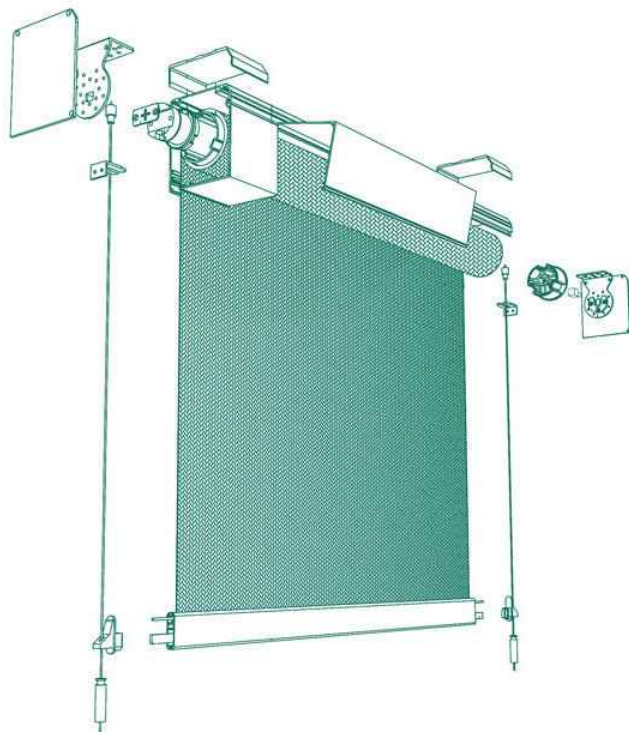

Exterior Shades & Awning

RolaShades

RolaShades

Exterior Shades

Motorised Roller Shades with Cable Guide

- Width exceed max length of 2.4m (Dayscreens) or 1.8m (Blackout).
- Cable guide prevents blinds from flapping in the presence of strong winds.
- Custom color selections increase your house aesthetic appearances.

RolaShades

Caset Awning & Operable Roof

Retractable Caset Awning

- Enhance the beauty of your home, restaurants, or shops.
- Give you full use of your deck patio and the enjoyable view of the surrounding nature.
- Shelter your customers under the hot sun or cold rain while gazing with veneration at your shops.

Operable Roof

- The ideal shading system for your roof top garden, verandah, patio, pool deck, pavilion, and car porch.
- Quiet closing and opening.
- Perfect Shelter against heavy rain.
- Adjustable louvres give you the flexibility of opening your roof shades for proper ventilation while blocking powerful sun rays.